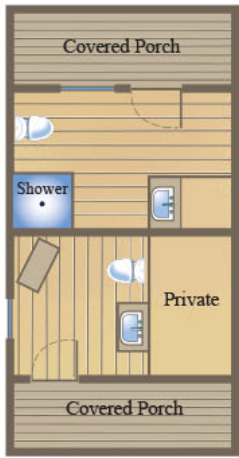

Siwash Star Camp™

3,000 square feet

Private Washhouse

- Lake & Dock - 10 mins
- Barn - 10 mins
- Ranch House - 8 mins

- King Bed & Pullout Sofa Bed
- 2 Twin Beds & Pullout Sofa Bed

Luxury Tent Floor Plan
400 Sq Ft